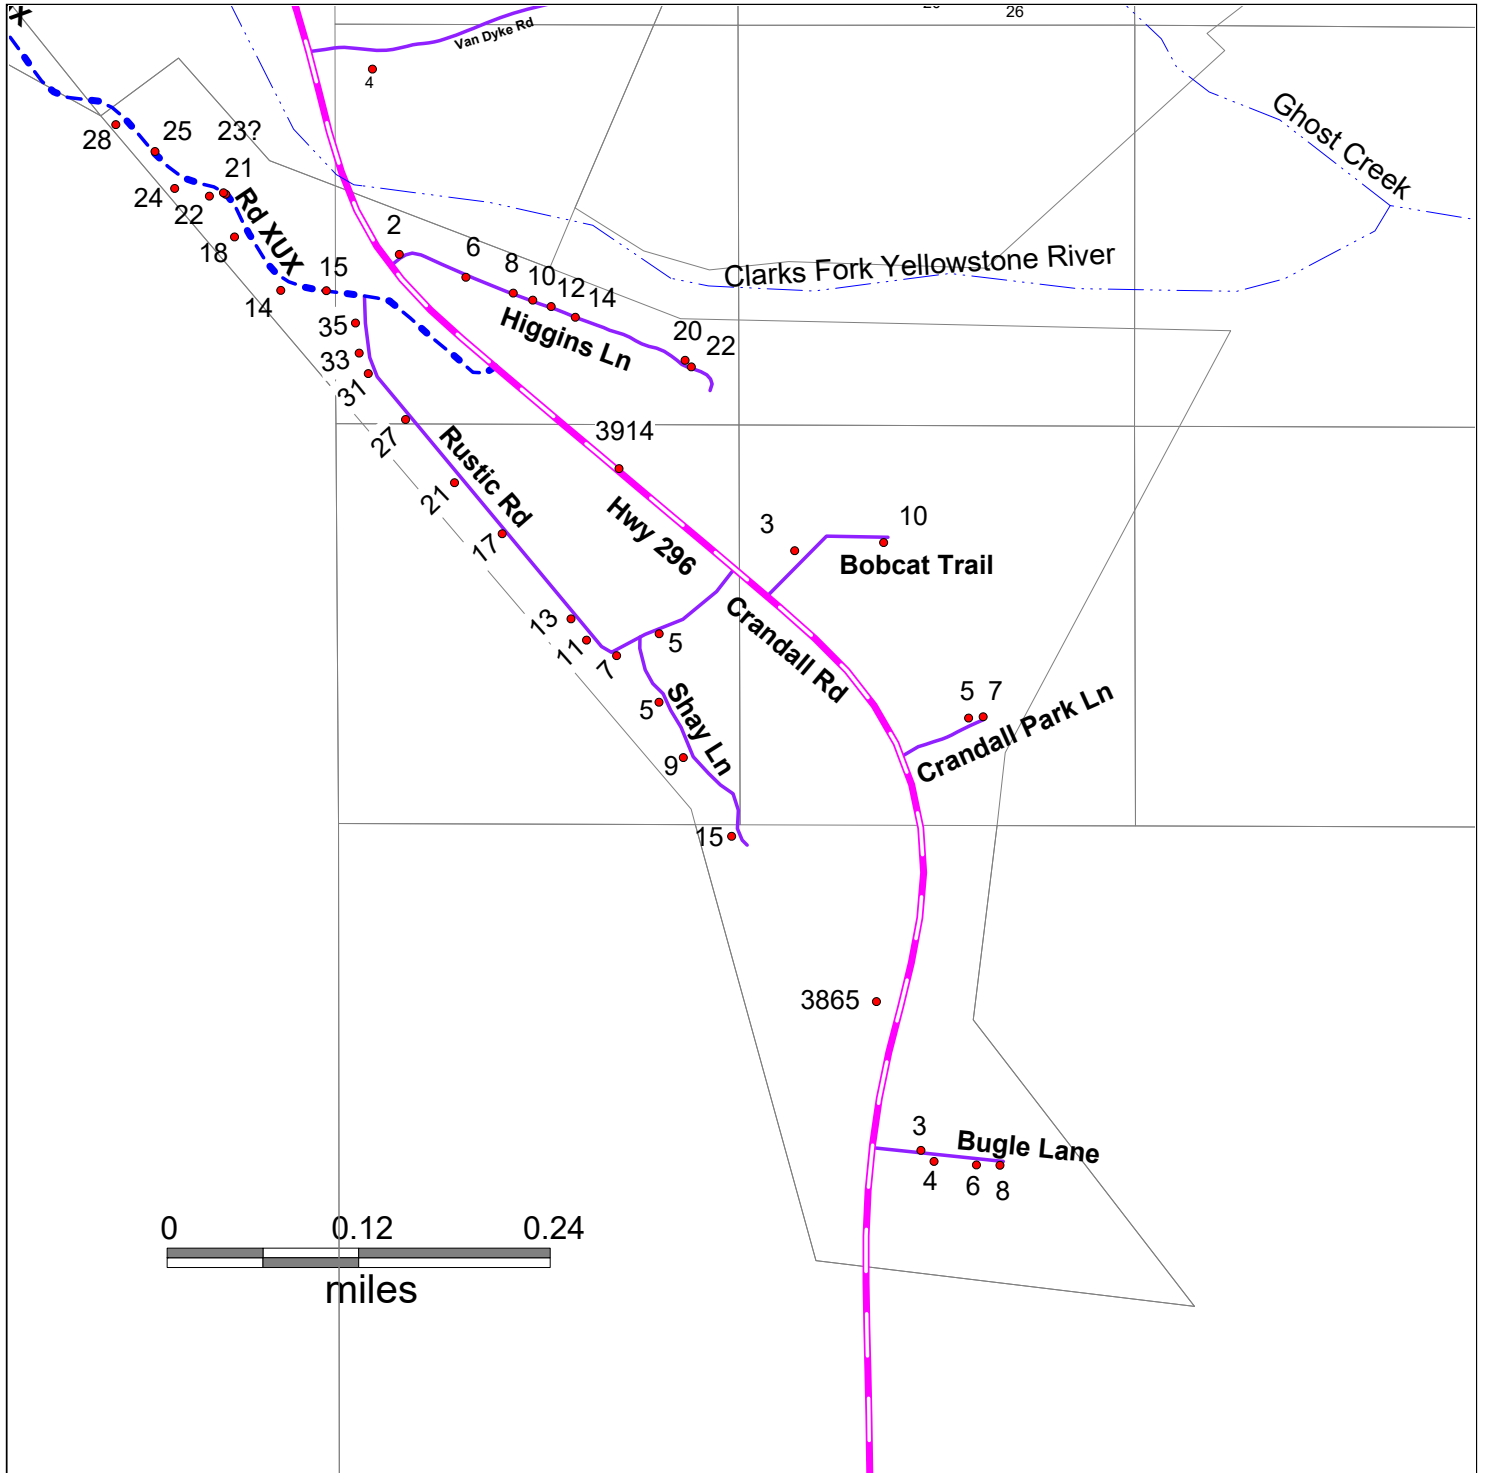

This map is for informational purposes only. The location and extent of roads, accesses, and property lines depicted hereon do not guarantee legal right of passage, ingress and egress, or property boundaries.

T56N R106W DETAIL A

56106A

- County Maintained
 - Chip Sealed
 - Dirt (various grades)
- State Maintained
 - Chip Sealed
 - Forest Service Maintained
 - Dirt (various grades)
 - Private Road
 - various surfaces

Cross Reference Road List:
 Rd XUX = Squaw Cr Rd
 St Hwy 296 = Crandall Rd; Chief Joseph Scenic Hwy; Rd 7RO